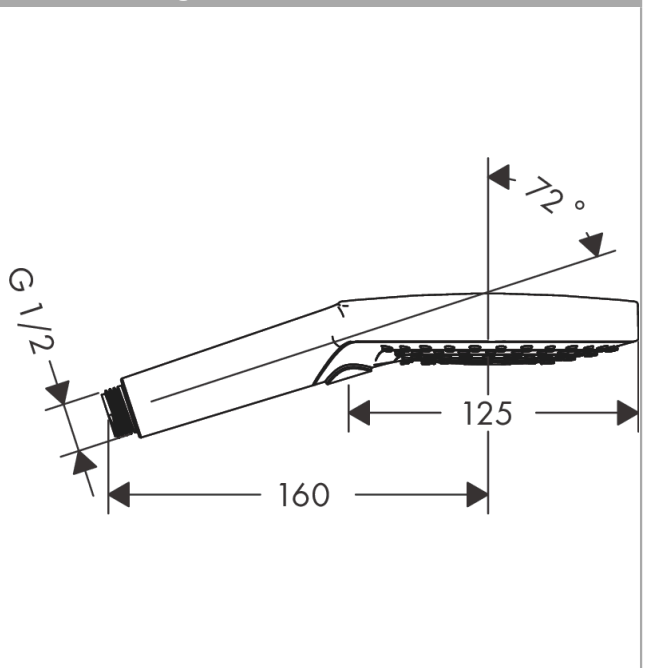

Raindance Select S Hand shower 120 3jet

Surfaces: **Matt White** Article Number: **26530700**

Description

product features

- shower head size: 125 mm
- spray type: Rain, RainAir, Whirl
- convenient diversion via Select button
- maximum flow rate at 3 bar: 15 l/min
- minimum flow pressure: 1,4 bar
- with internal water conduction
- rinseable screen seal
- connection thread G ½
- connection dimension: DN15
- suitable for continuous flow water heaters

Technology

Design awards

Product image

Scale drawing

Flowchart

The consumption was measured in combination with the appropriate fittings (thermostat/mixer/ in-wall valve) to reflect actual application in practice.