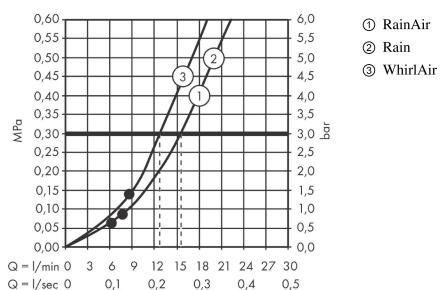

Raindance Select S Hand shower 120 3jet

Surfaces: **Matt White** Article Number: **26530700**

Description

product features

- shower head size: 125 mm
- spray type: Rain, RainAir, Whirl
- convenient diversion via Select button
- maximum flow rate at 3 bar: 15 l/min
- minimum flow pressure: 1,4 bar
- with internal water conduction
- rinseable screen seal
- connection thread G ½
- connection dimension: DN15
- suitable for continuous flow water heaters

Technology

Design awards

Product image

Scale drawing

Flowchart

The consumption was measured in combination with the appropriate fittings (thermostat/mixer/ in-wall valve) to reflect actual application in practice.