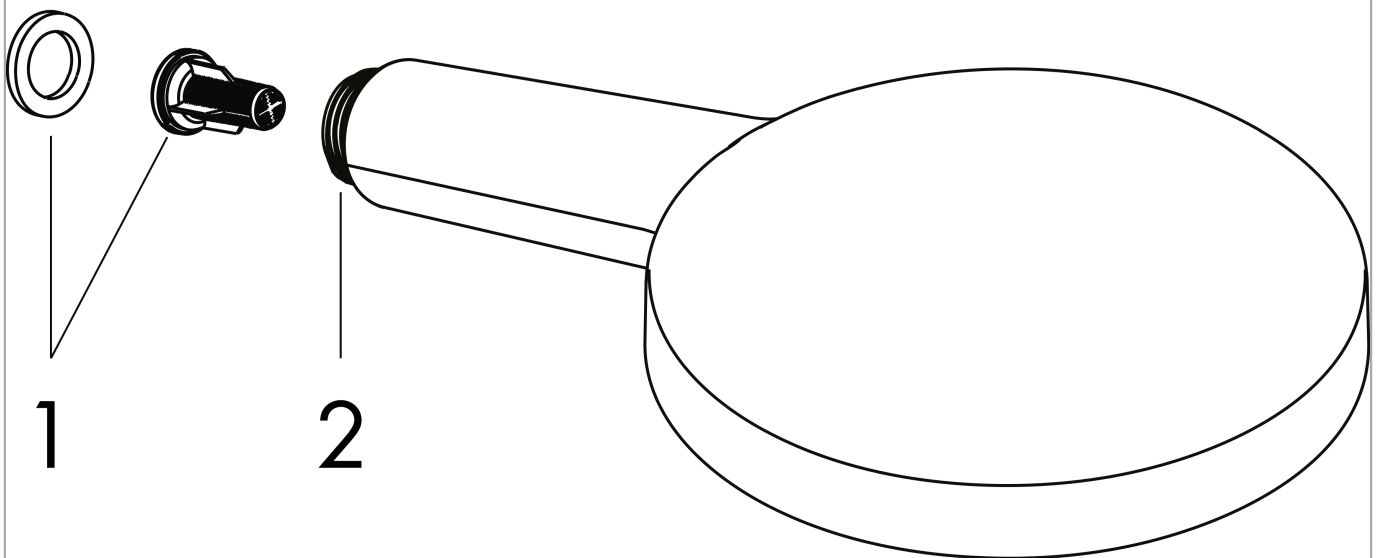

Raindance Select S
Hand shower 120 3jet
Surfaces: **Matt White**

Article Number: **26530700**

Exploded Drawing

Year of production: >04/20

**Raindance Select S
Hand shower 120 3jet**

Surfaces: **Matt White** Article Number: **26530700**

Spare part list

Year of production: >04/20

Pos.	Description	Article Number	Price	PU
1	filter insert	97708000	-	1
2	pivoting connection	93089000	-	1